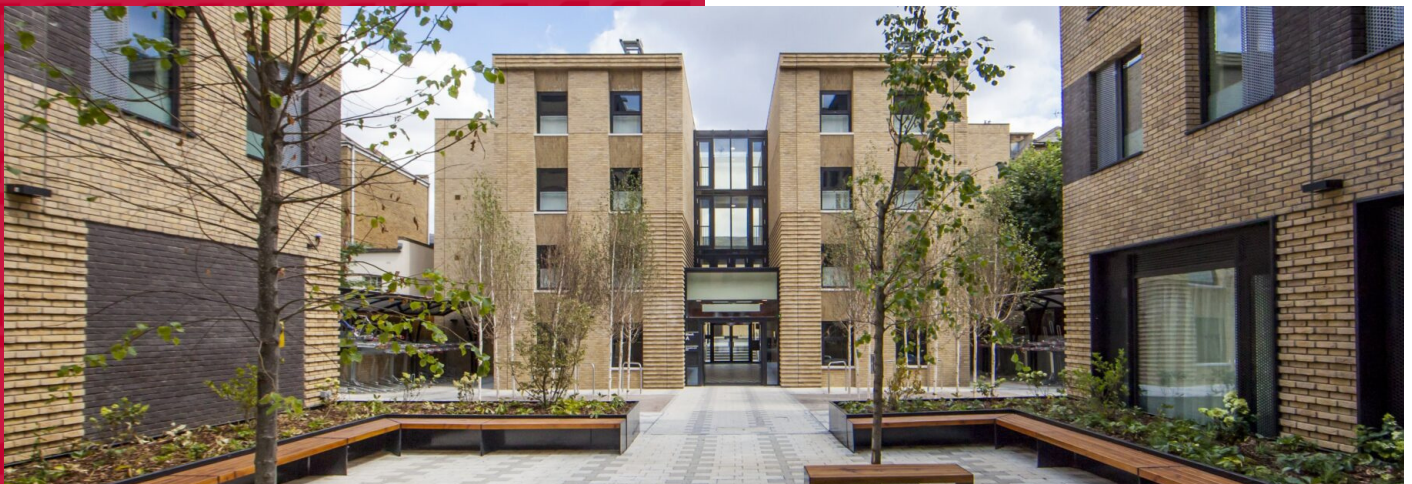

Snapshot

Student
Accommodation

1900m²
of glazing

£1.5m
Total Project Value

35
Weeks OFF
Site

Peckham,
London

13
Weeks ON
Site

Project Requirements

One of the project specific design features at Eagle Wharf was the perforated panels. These needed to be decorative as well as structural to provide containment. Our bespoke fixing details allowed for a very neat finish and met the architectural intent.

We were able to provide a solution that can also be utilised on other upcoming projects. Perforated panel designs are proving extremely popular at the moment and at RED we can provide the most cost effective solution to meet the project requirements due to our knowledge and understanding of this unique façade feature.

Working with the team from RED has been an absolute pleasure. They have fully embraced MMC and their partnership approach with the guys from FP McCann is extremely refreshing. We are very much looking forward to working with them again."

Steve Moran - Project Surveyor,
Hollybrook Homes

www.redsystems.co.uk

0845 345 8772

RED
SYSTEMS

More Than A Glazing Company